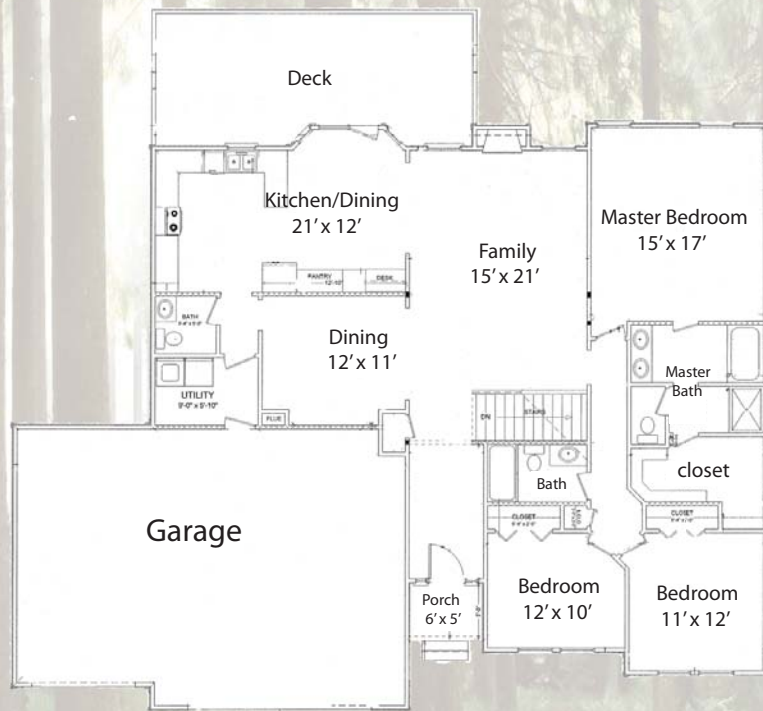

"Santa Fe"

J.E. Ressler Homes

913-439-0490
www.cedarfallskc.com

RANCH
3 BED, 2.5 BATHS
3 CAR GARAGE
1971 Sq. Feet

Features:
Awesome floor plan with 3 Bedrooms & laundry on main level, formal dining room and family room with fireplace. Gorgeous kitchen with a ton of custom cabinets, hardwood floors, granite countertops & island. Master suite has double vanities, jetted tub, tiled shower & large walk-in closet. Large cedar deck with aluminum spindles.